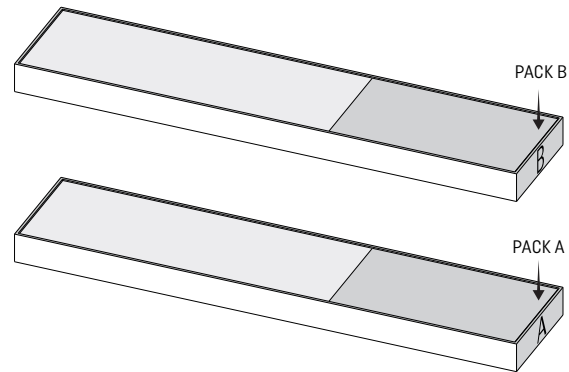

KERRADECO

WALL SYSTEM

Houses

1 board

Dimensions of connected packs / boards (mm)

01

02

03