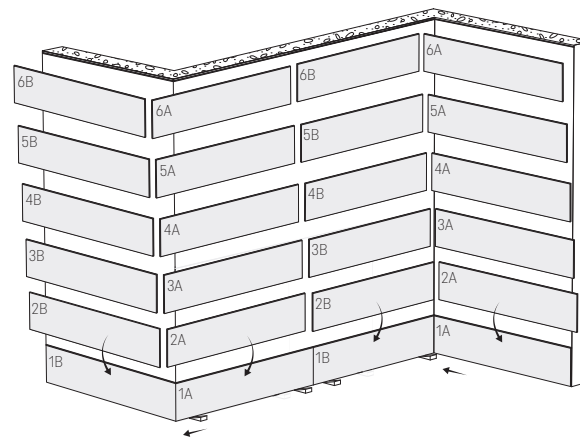

KERRADECO

WALL SYSTEM

Houses

1 board

Dimensions of connected packs / boards (mm)

01

02

03