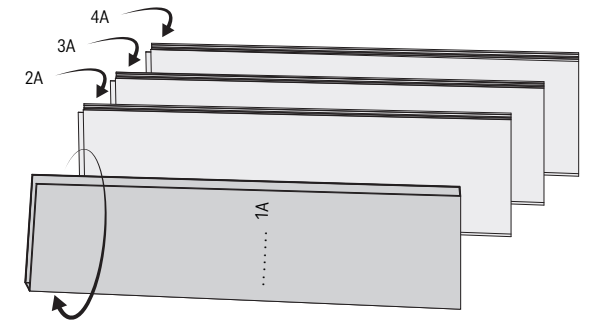

KERRADECO

WALL SYSTEM

Houses

1 board

Dimensions of connected packs / boards (mm)

01

02

03