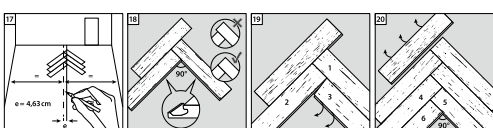

Laminate flooring – Herringbone

Megaloc Twin installation system in plank format without integrated impact sound insulation

Rev. 1.5 / 10.23

QR code to the

- Installation instructions in text form
- Cleaning and maintenance instructions
- Technical data sheets
- Product certificates