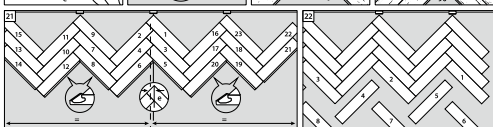

Laminate flooring – Herringbone

Megaloc Twin installation system in plank format without integrated impact sound insulation

Rev. 1.5 / 10.23

QR code to the

- Installation instructions in text form
- Cleaning and maintenance instructions
- Technical data sheets
- Product certificates