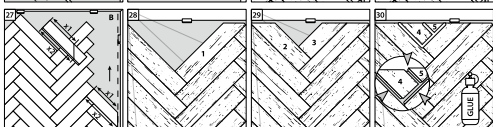

Laminate flooring – Herringbone

Megaloc Twin installation system in plank format without integrated impact sound insulation

Rev. 1.5 / 10.23

QR code to the

- Installation instructions in text form
- Cleaning and maintenance instructions
- Technical data sheets
- Product certificates