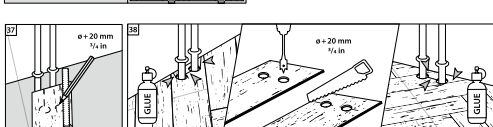

Laminate flooring – Herringbone

Megaloc Twin installation system in plank format without integrated impact sound insulation

Rev. 1.5 / 10.23

QR code to the

- Installation instructions in text form
- Cleaning and maintenance instructions
- Technical data sheets
- Product certificates