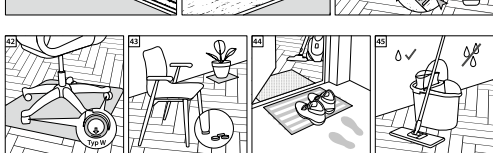

Laminate flooring – Herringbone

Megaloc Twin installation system in plank format without integrated impact sound insulation

Rev. 1.5 / 10.23

QR code to the

- Installation instructions in text form
- Cleaning and maintenance instructions
- Technical data sheets
- Product certificates