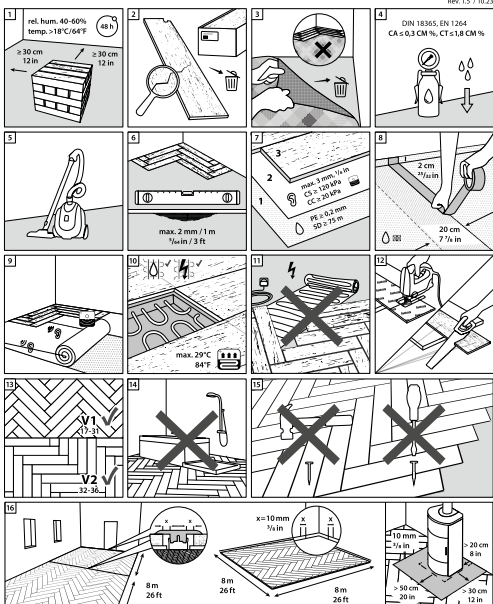

Laminate flooring – Herringbone

Megaloc Twin installation system in plank format without integrated impact sound insulation

Rev. 1.5 / 10.23

QR code to the

- Installation instructions in text form
- Cleaning and maintenance instructions
- Technical data sheets
- Product certificates